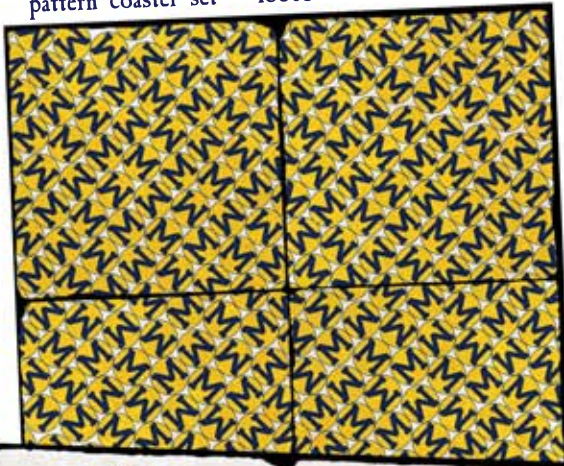

MICHIGAN

pattern coaster set = 16605-08

16607

16608

16610

16609

16612

16613

16614

16615

College Vault
By Screencraft

2" heavy paperweight
gift boxed
16616-60

The logos set
16606-06

8" clock with cast iron stand - 16616-24

Any design on
this page can
be ordered as a
Single Coaster
or magnet!