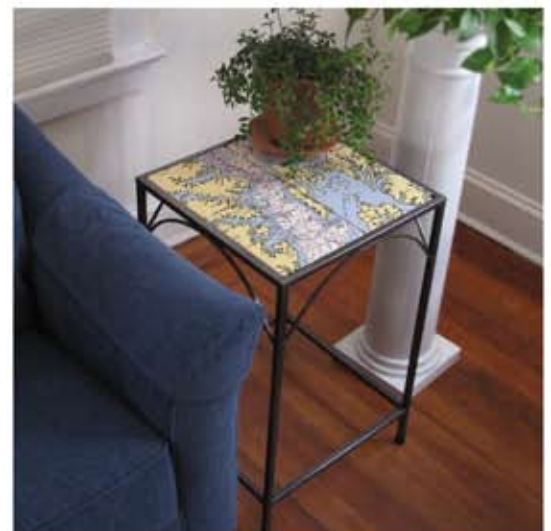

Authentic marble collegiate gifts and decor

Coaster set - 15856-06

16462 16460

16463 16461

16470

16471

16472

16473

Magnets!

Map table

Fine gifts made in USA!

Screencraft Tileworks
(401) 427-2815