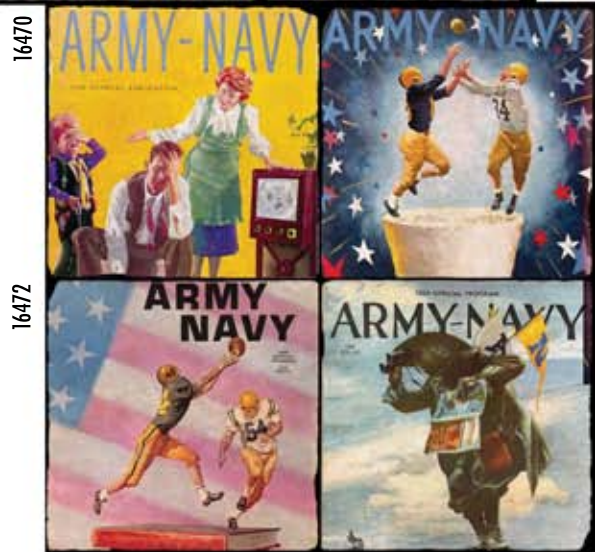

Authentic marble collegiate gifts and decor

Coaster set - 15856-06

16462 16460

16463 16461

2" heavy paperweight gift boxed - 16460-60

8" clock with cast iron stand - 16464-24

16470

16471